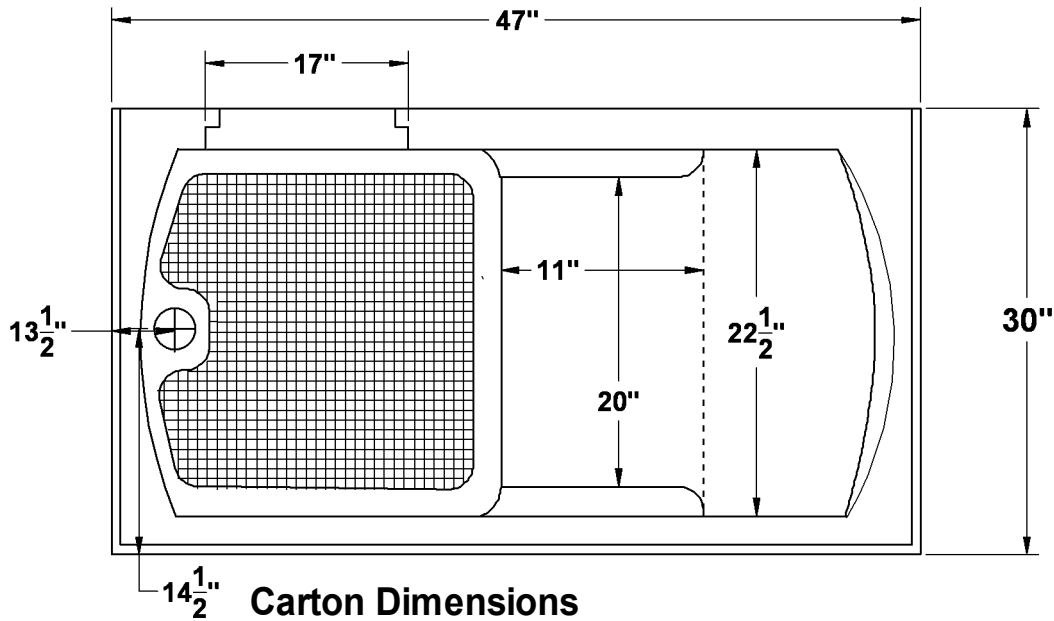

Model 4730

Deck Length: 47"
Deck Width: 30"
Deck Height: 38"
Door Height: 31.5"
Door Width Top: 17"
Door Width Bottom: 15"
Seat Height: 17"
Seat Length: 11"
Seat Width: 20"
Interior Depth: 33.5"
Interior Width: 22.5"
Floor 18.5"L x 20"W
Step Height: 7.5"

Carton Dimensions

**Note: The carton covers the pallet therefore this is the actual height from the floor.*

Approximate Shipping Weight		
Model	LBS	KG
4730-S	147.3	65.5
4730-JB	192.3	85.5
4730-AB	169.3	75.2
4730-CO	214.3	95.2