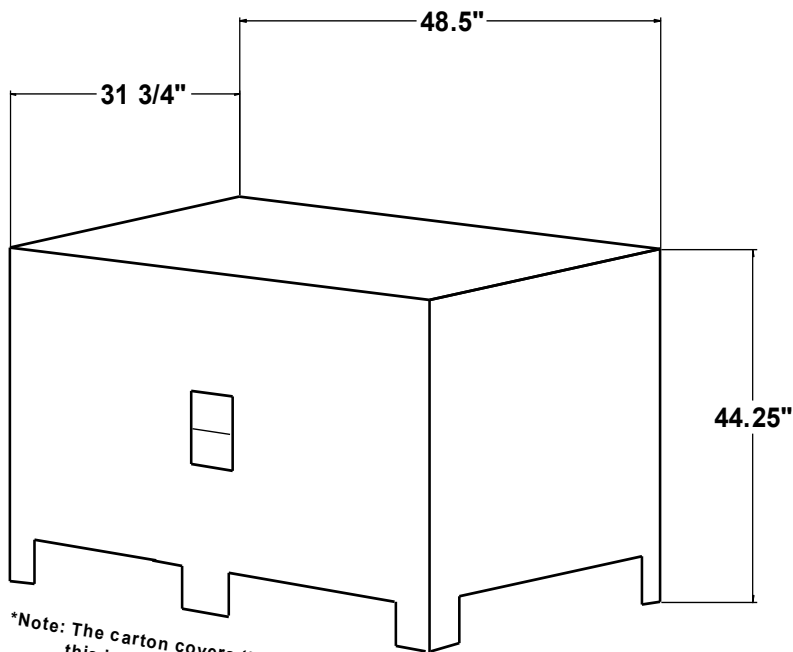

Model 4730

Deck Length: 47"
Deck Width: 30"
Deck Height: 38"
Door Height: 31.5"
Door Width Top: 17"
Door Width Bottom: 15"
Seat Height: 17"
Seat Length: 11"
Seat Width: 20"
Interior Depth: 33.5"
Interior Width: 22.5"
Floor 18.5"L x 20"W
Step Height: 7.5"

Carton Dimensions

**Note: The carton covers the pallet therefore this is the actual height from the floor.*

Approximate Shipping Weight		
Model	LBS	KG
4730-S	147.3	65.5
4730-JB	192.3	85.5
4730-AB	169.3	75.2
4730-CO	214.3	95.2