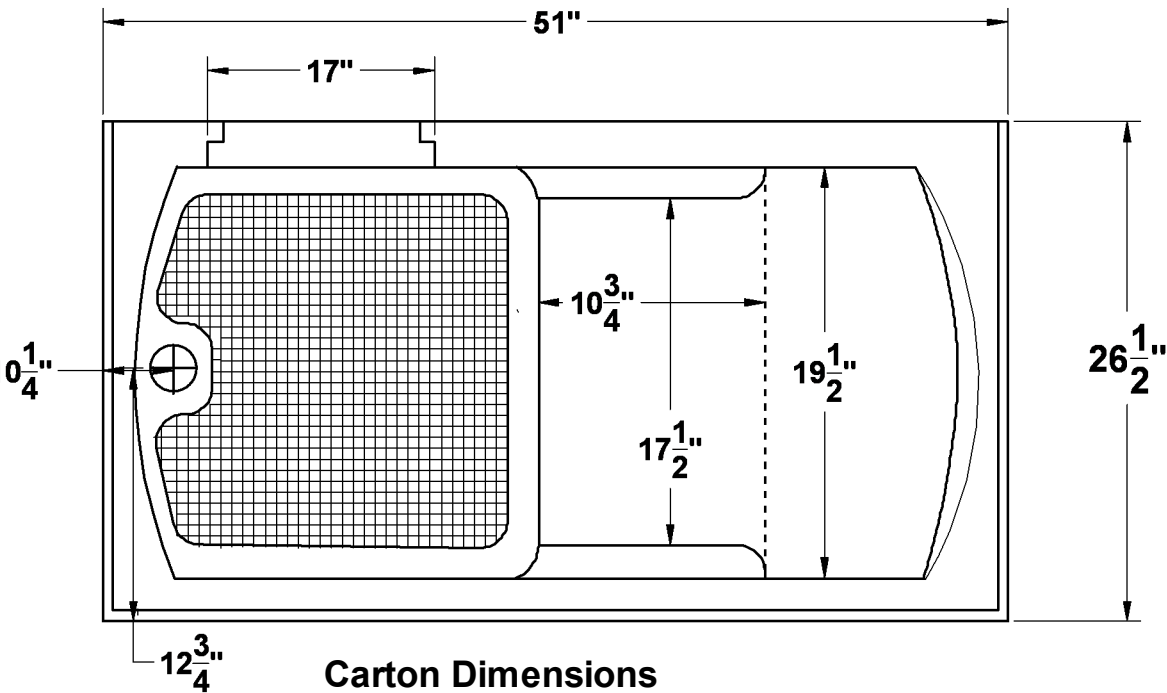

# Model 5126

Deck Length: 51"
Deck Width: 26.5"
Deck Height: 38"
Door Height: 31.5"
Door Width Top: 17"
Door Width Bottom: 15"
Seat Height: 17"
Seat Length: 10.75"
Seat Width: 17.5"
Interior Depth: 33.5"
Interior Width: 22"
Floor 22"L x 17.5"W
Step Height: 7.5"

**Carton Dimensions**

\*Note: The carton covers the pallet therefore this is the actual height from the floor.

## Approximate Shipping Weight

Model	LBS	KG
5126-S	149	65.5
5126-JB	194	86.2
5126-AB	171	76.0
5126-CO	216	96.0