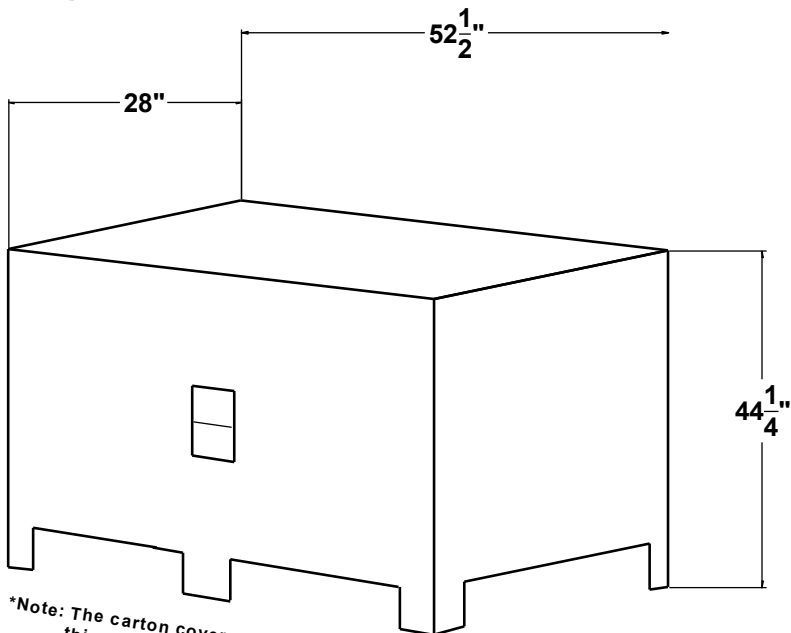

# Model 5126

Deck Length: 51"
Deck Width: 26.5"
Deck Height: 38"
Door Height: 31.5"
Door Width Top: 17"
Door Width Bottom: 15"
Seat Height: 17"
Seat Length: 10.75"
Seat Width: 17.5"
Interior Depth: 33.5"
Interior Width: 22"
Floor 22"L x 17.5"W
Step Height: 7.5"

**Carton Dimensions**

\*Note: The carton covers the pallet therefore this is the actual height from the floor.

## Approximate Shipping Weight

Model	LBS	KG
5126-S	149	65.5
5126-JB	194	86.2
5126-AB	171	76.0
5126-CO	216	96.0