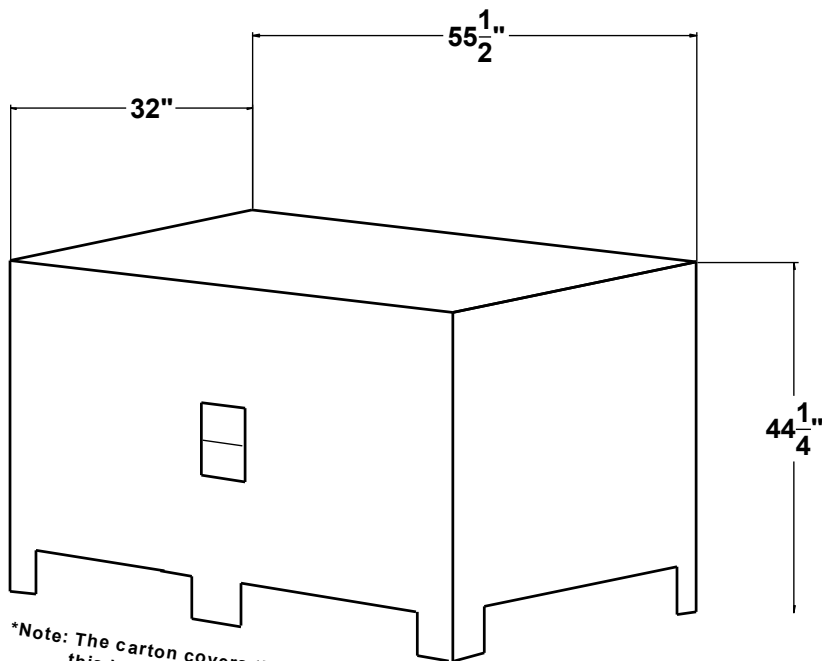

Carton Dimensions

**Note: The carton covers the pallet therefore this is the actual height from the floor.*

Model 5430

Deck Length: 54"
Deck Width: 30"
Deck Height: 38"
Door Height: 31.5"
Door Width Top: 17"
Door Width Bottom: 15"
Seat Height: 17"
Seat Length: 12.5"
Seat Width: 22.25"
Interior Depth: 33.5"
Interior Width: 22"
Floor 20"L x 20"W
Step Height: 7.5"

Approximate Shipping Weight		
Model	LBS	KG
5430-S	165	65.5
5430-JB	210	93.3
5430-AB	187	83.1
5430-CO	232	103.1