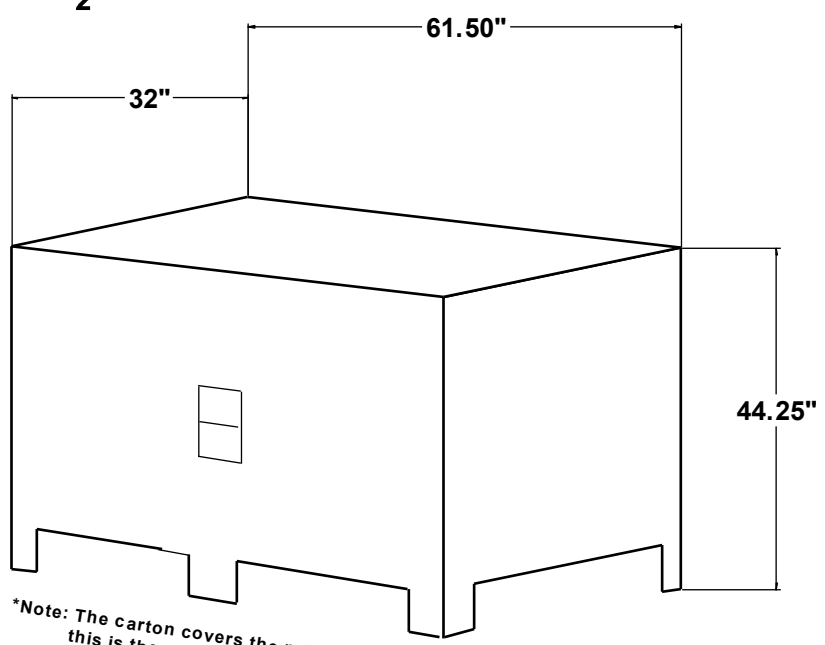

Model 6030

Deck Length: 59.5"
Deck Width: 30"
Deck Height: 38"
Door Height: 31.5"
Door Width Top: 17"
Door Width Bottom: 15"
Seat Height: 17"
Seat Length: 13.5"
Seat Width: 21"
Interior Depth: 33.5"
Interior Width: 22.5"
Floor 26" L x 20" W
Step Height: 7.5"

Carton Dimensions

*Note: The carton covers the pallet therefore this is the actual height from the floor.

Approximate Shipping Weight		
Model	LBS	KG
6030-S	176	65.5
6030-JB	221	98.2
6030-AB	198	88.0
6030-CO	243	108.0