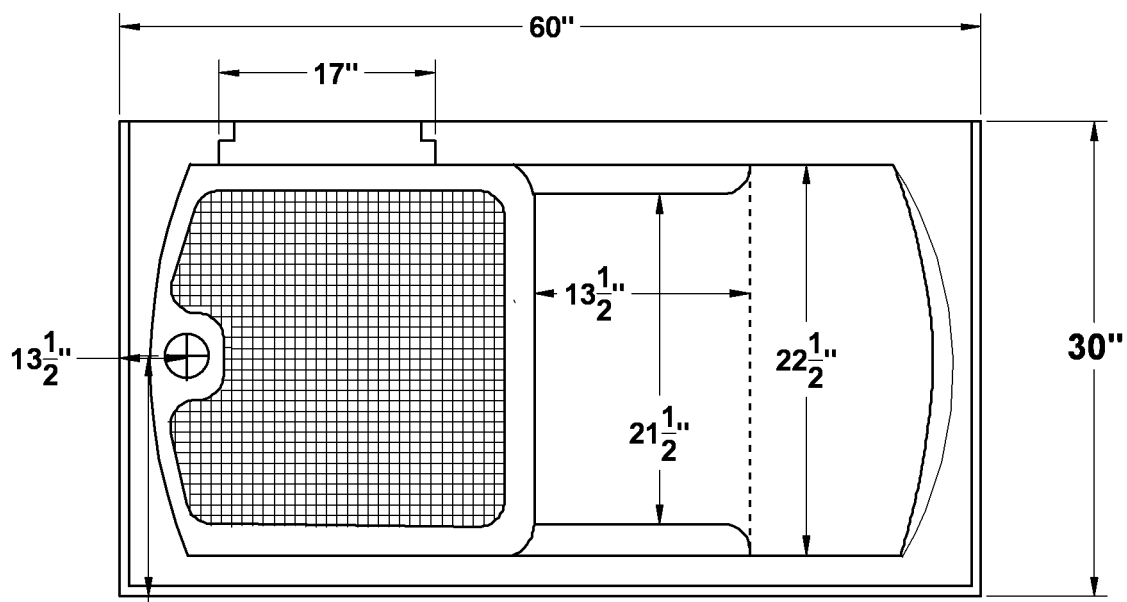

Model 6030

Deck Length: 59.5"
Deck Width: 30"
Deck Height: 38"
Door Height: 31.5"
Door Width Top: 17"
Door Width Bottom: 15"
Seat Height: 17"
Seat Length: 13.5"
Seat Width: 21"
Interior Depth: 33.5"
Interior Width: 22.5"
Floor 26" L x 20" W
Step Height: 7.5"

Carton Dimensions

*Note: The carton covers the pallet therefore this is the actual height from the floor.

Approximate Shipping Weight		
Model	LBS	KG
6030-S	176	65.5
6030-JB	221	98.2
6030-AB	198	88.0
6030-CO	243	108.0